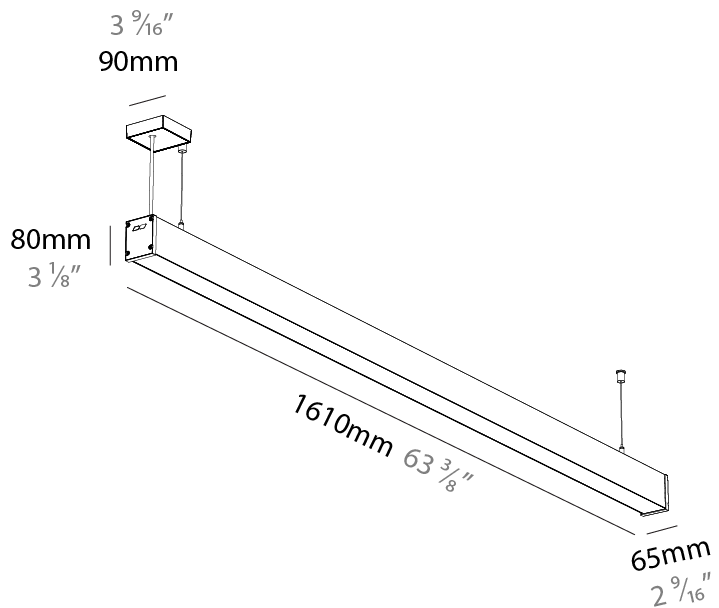

GENERAL

Series: Slider Straight IP54
Partner: Prolicht
Division: Architectural
Installation: Suspension
Product Type: Linear Profiles
Mounting Location: Ceiling
Light Distribution: Direct

PHYSICAL

Shape: Rectangle
Length (mm): 1410
Length (in): 55 1/2
Width (mm): 65
Width (in): 2 9/16
Height (mm): 80
Height (in): 3 1/8
Weight (kg): 2.200

Diffuser: Diffuser - Opal, Micro-prism, Clear Micro-prism, Glare Control, Wallwasher Right, Wallwasher Left, Wallwash Double Asymmetric

Fixture Finish: SSR / BKV / CWI / CRY / HAB / UFT / ITA / RUA / FTG / MYG / LOD / PUS / FRO / FUP / KIA / POP / BLS / SPG / MEY / GOH / CHC / COM / ABZ / JAG / OBR / MOS / ROR

Fixture Material: Aluminum Die Cast
Cable Details: 2,000mm/78 3/4" or 6,000mm/236 1/4" Transparent Cable

ELECTRICAL

Lamp Type: LED (Zhaga Standard)
Input Wattage (W): 34
Total Output Wattage (W): 32.9
Dimming: Non-Dimmable
Driver Included: No
Driver Location: Remote
Driver Class: Class 2
Input Voltage (V): 120
Upon Request: DALI Dimming, MATTER Dimming

LED

Color Temperature (°K): 2700 / 3000 / 3500 / 4000
Max. Delivered Lumen (lm): 3538 - 4919
Nominal Lumen (lm): 5460 - 5700
CRI: >90 CRI
Lamp Life (hrs): 50000

OPTICAL

RATINGS AND CERTIFICATIONS

Certified By: Certified for North American Standards
IP rating: IP54