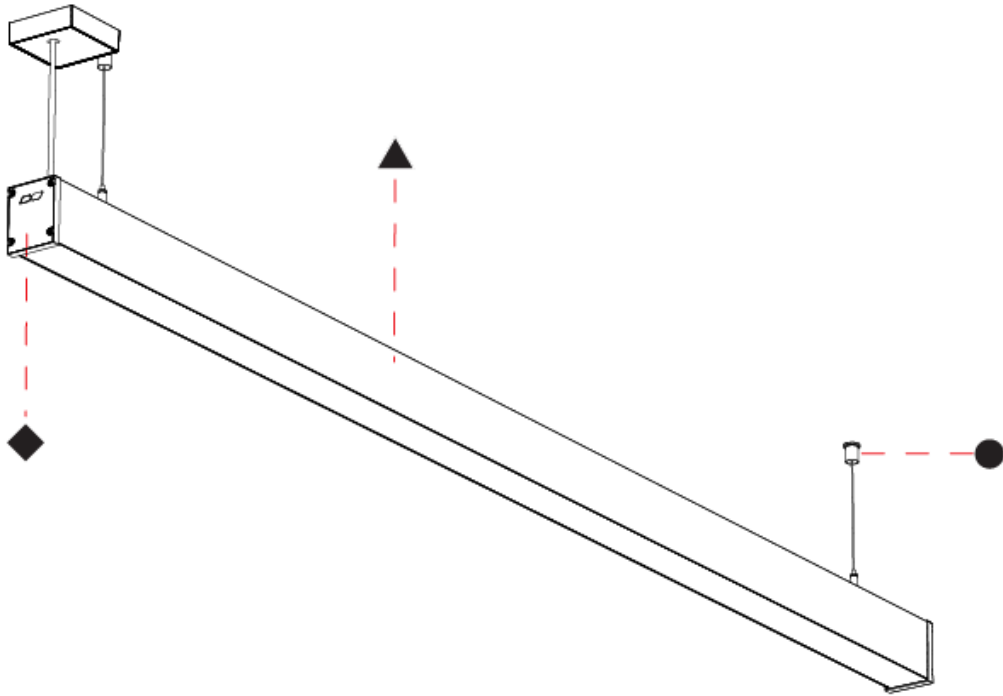

SLIDER STRAIGHT IP54 SUSPENSION

A300932-

PROJECT	_____
TYPE	_____
SPECIFIER	_____
QUANTITY	_____
DATE	_____

A