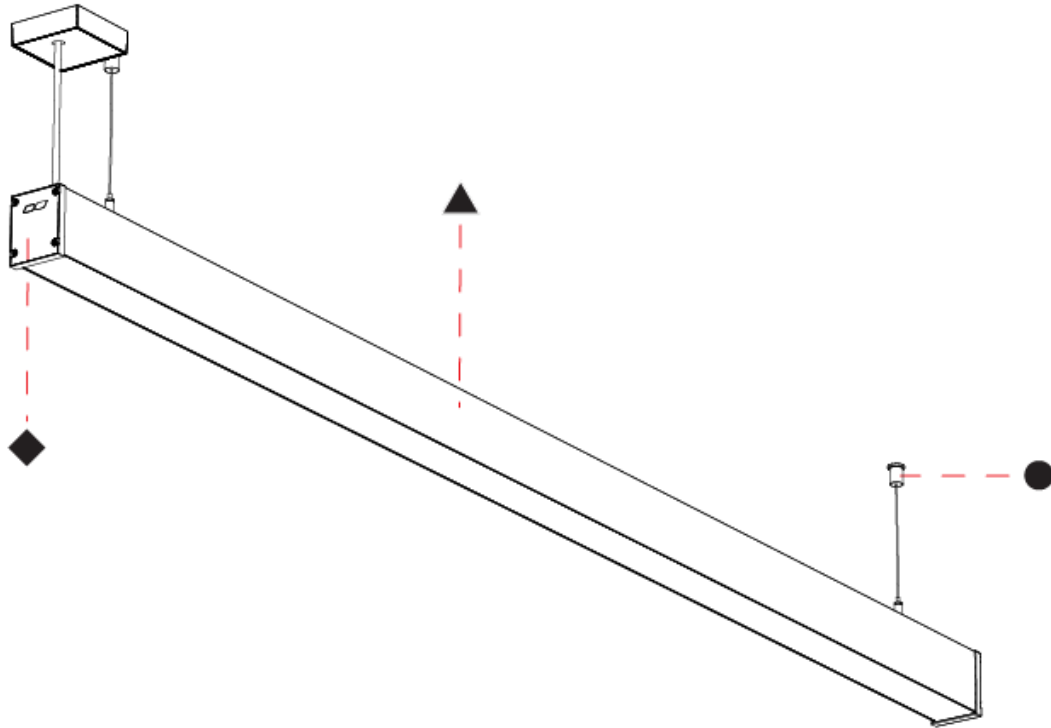

SLIDER STRAIGHT IP54 SUSPENSION

A300933-

PROJECT
TYPE
SPECIFIER
QUANTITY
DATE

A